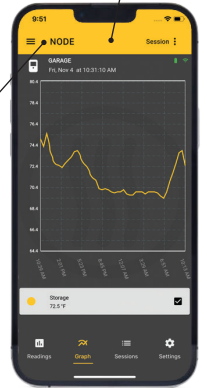

ThermoWorks

NODE™

Wi-Fi Temperature Monitor

Worldwide Access

Protect what is important to you, wherever you go. Read your temperatures from the next room or anywhere in the world.

Big Bold Display

While NODE sends you all the data remotely, it still comes with a large display for easy reading from across the room.

Monitor Your Temps

Set your intervals and NODE will monitor and graph all your critical temps and save them to the cloud. Look for patterns over time and make adjustments.

Splash-Proof Durability

NODE is built with a rugged, reinforced housing and molded-in seals for protection against moisture and drops.

24/7 Monitoring

Works with FREE ThermoWorks app. Easily connects to your existing Wi-Fi Network with just a few taps of your phone.

Get Notified

Set high and low alarms. NODE tracks the current temp and sends push notifications to your phone when there's an alarm.

Wherever temperature is important, put a NODE there and read it on your phone!

Home or Office

Meat Freezer

Greenhouse

RV

Nursery

Keep Pets Safe

Aquariums/Terrariums